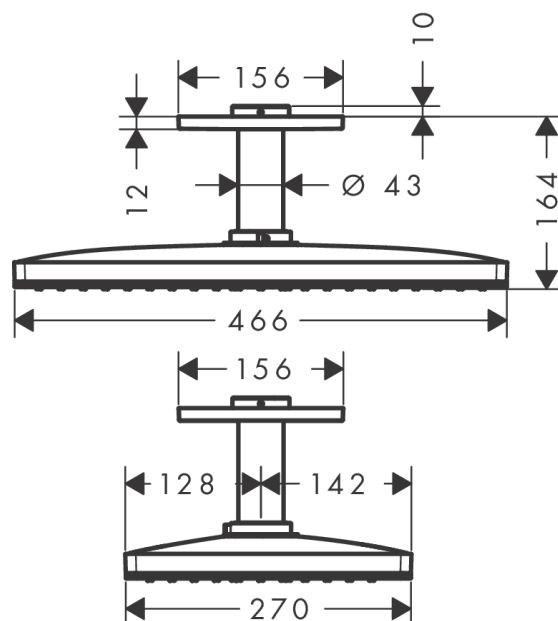

Rainmaker Select

Overhead shower 460 1jet EcoSmart 9 l/min with ceiling connector

Surfaces: **White/Chrome** Article Number: **24012400**

Description

product features

- shower head size: 460 x 270 mm
- spray type: Rain
- flow rate Rain spray (at 0.3 MPa): 9 l/min
- easy cleanable glass spray disc
- material spray disc: safety glass
- spray disc removable for cleaning
- overhead shower for cleaning removable
- brass ceiling connector
- ceiling connection length: 100 mm
- installation: ceiling
- connection thread G ½
- connection dimension: DN15

Technology

Product image

Scale drawing

Flowchart

The consumption was measured in combination with the appropriate fittings (thermostat/mixer/ in-wall valve) to reflect actual application in practice.