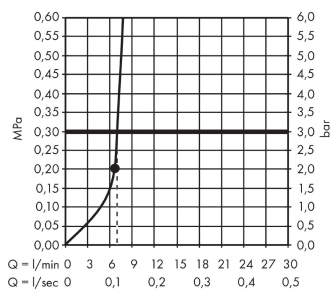

Rainmaker Select

Overhead shower 460 1jet EcoSmart 9 l/min with ceiling connector

Surfaces: **White/Chrome** Article Number: **24012400**

Description

product features

- shower head size: 460 x 270 mm
- spray type: Rain
- flow rate Rain spray (at 0.3 MPa): 9 l/min
- easy cleanable glass spray disc
- material spray disc: safety glass
- spray disc removable for cleaning
- overhead shower for cleaning removable
- brass ceiling connector
- ceiling connection length: 100 mm
- installation: ceiling
- connection thread G ½
- connection dimension: DN15

Technology

Product image

Scale drawing

Flowchart

The consumption was measured in combination with the appropriate fittings (thermostat/mixer/ in-wall valve) to reflect actual application in practice.